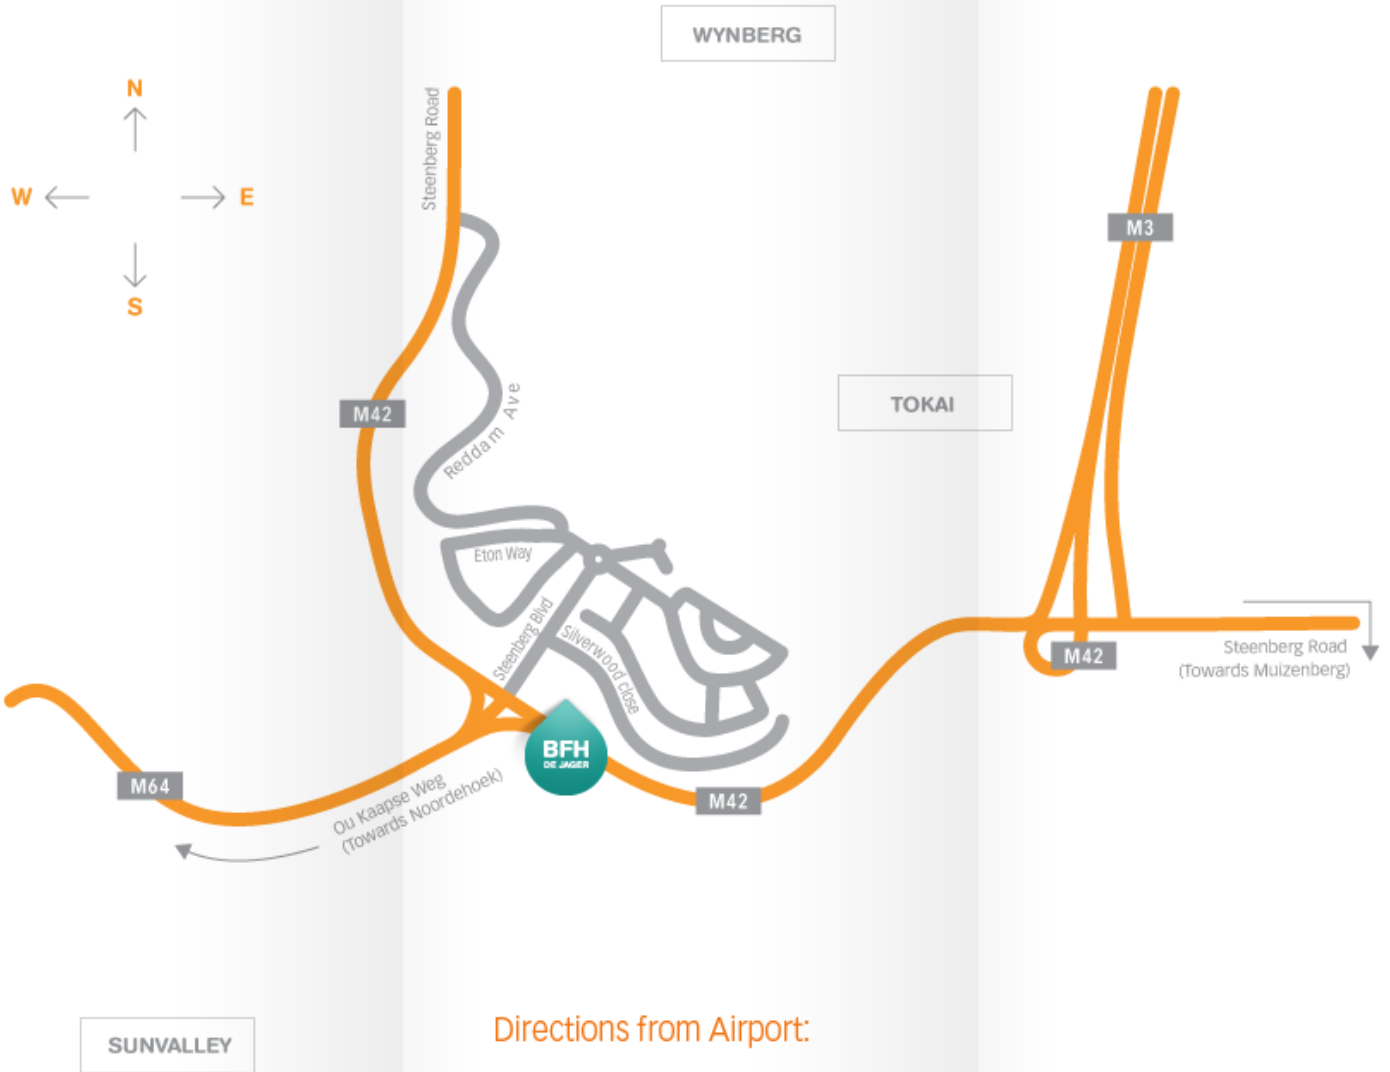

BFH location map

Directions from Airport:

- Take N2 to Cape Town
- Take M3 turn-off to Muizenburg
- End of M3 turn right into Steenberg Road
- Second roundabout, right into Steenberg Boulevard
- Steenberg Office Park on your right